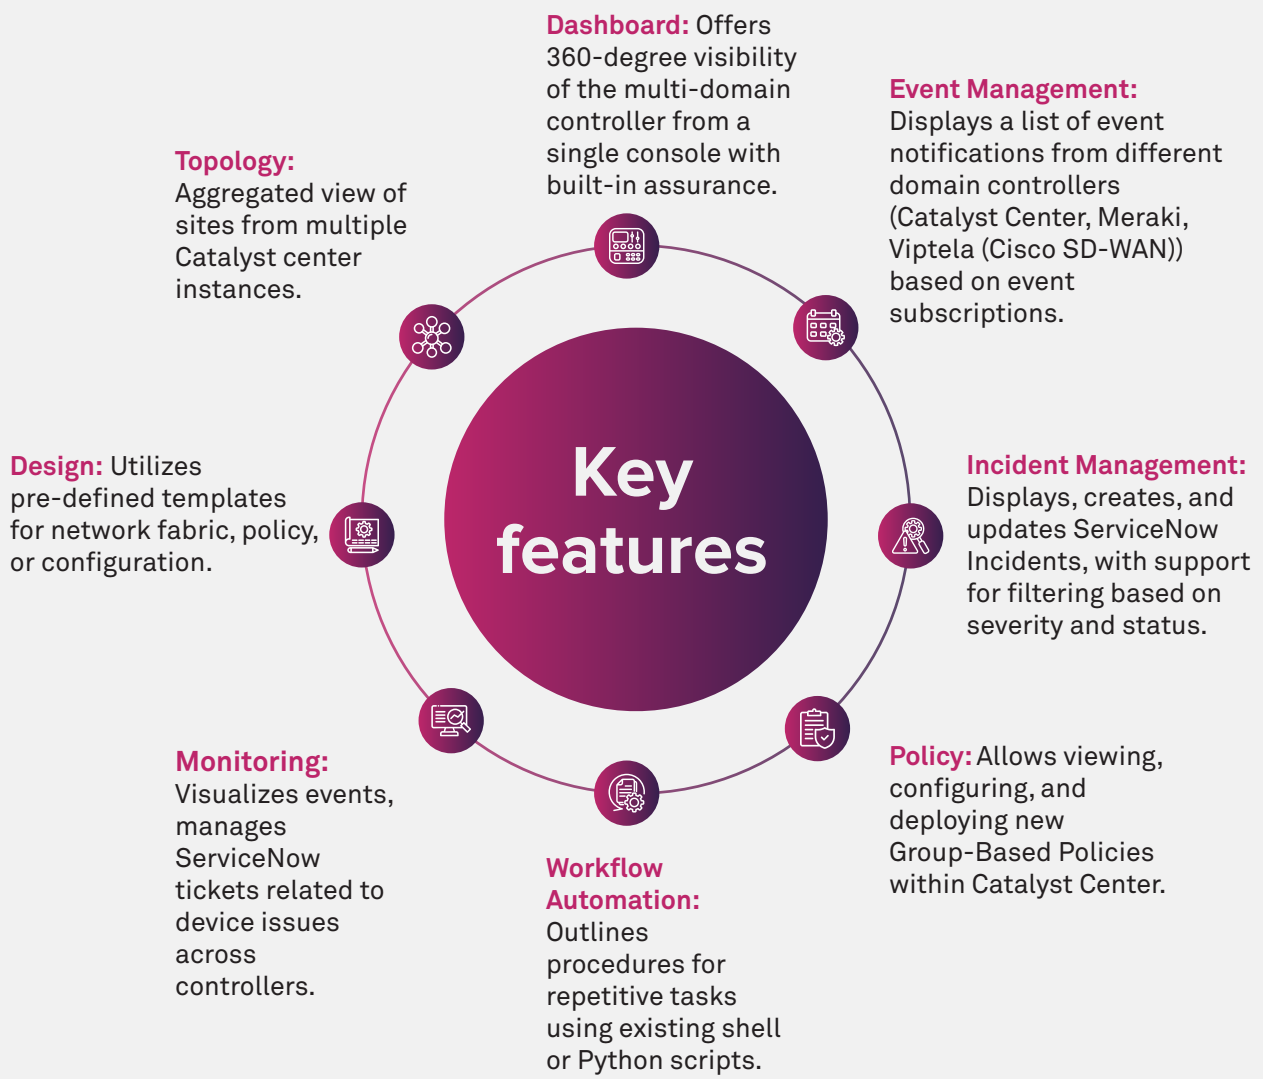

To book live demo for the MDO platform, reach out to mdo.sales.ext@wipro.com

Wipro Limited
Doddakannelli
Sarjapur Road
Bengaluru – 560 035
India
Tel: +91 (80) 2844 0011
Fax: +91 (80) 2844 0256
wipro.com

Wipro Limited (NYSE: WIT, BSE: 507685, NSE: WIPRO) is a leading technology services and consulting company focused on building innovative solutions that address clients' most complex digital transformation needs. Leveraging our holistic portfolio of capabilities in consulting, design, engineering, and operations, we help clients realize their boldest ambitions and build

future-ready, sustainable businesses. With nearly 245,000 employees and business partners across 65 countries, we deliver on the promise of helping our clients, colleagues, and communities thrive in an ever-changing world.

For more information, please write to us at info@wipro.com